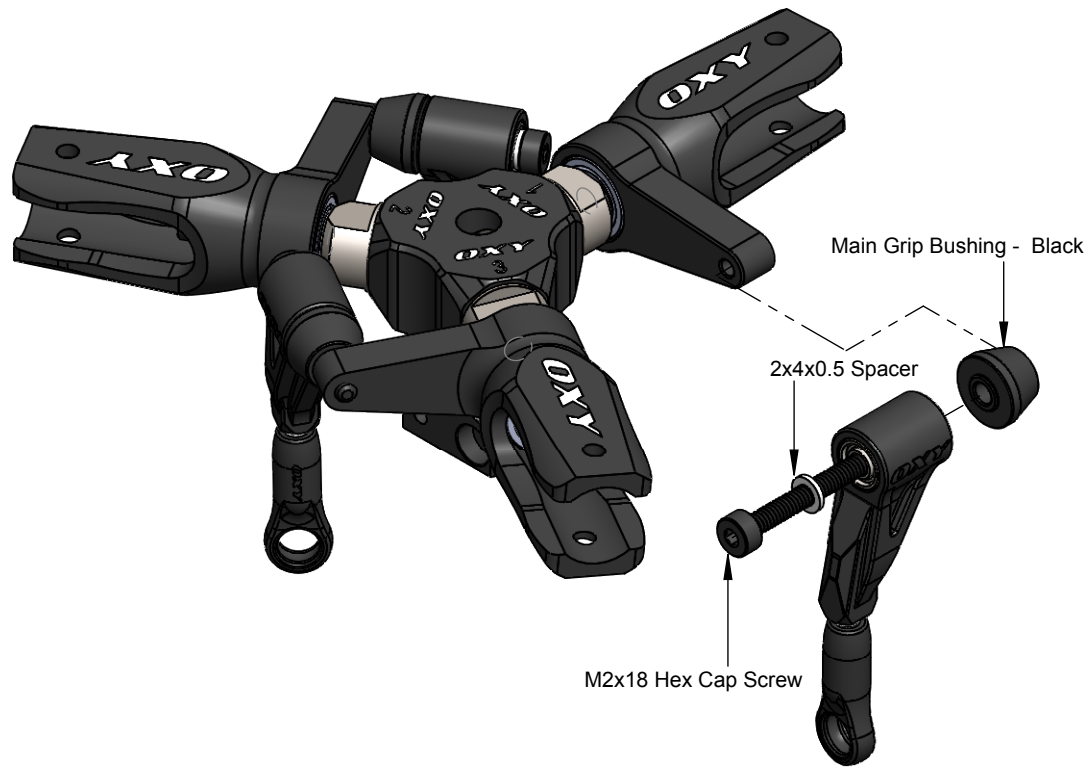

Main Grip Assembly ( 3pcs )

 This part, for tuning reasons, comes factory pre assembled, it ready to us

Spindle Assembly ( 3pcs )

 This part, for tuning reasons, comes factory pre assembled, it ready to us

DFC Assembly (3pcs)

 This part comes pre assembled WITHOUT thread lock. It MUST be re-assembled with thread lock as shown.

This part comes pre assembled WITHOUT thread lock. It MUST be re-assembled with thread lock as shown.

This part, for tuning reasons, comes factory pre assembled, it ready to us

**⚠** This part comes pre assembled WITHOUT thread lock. It MUST be re-assembled with thread lock as shown.

**⚠** This part, for tuning reasons, comes factory pre assembled, it ready to us

**⚠** This part comes pre assembled WITHOUT thread lock. It MUST be re-assembled with thread lock as shown.

Main Blade

if your kit is OXY3-255 ( Edition 2013 ) please use 255mm Main Blades

if your kit is OXY3-285 ( Edition 2013 ) please use 270 to 287mm Main Blades