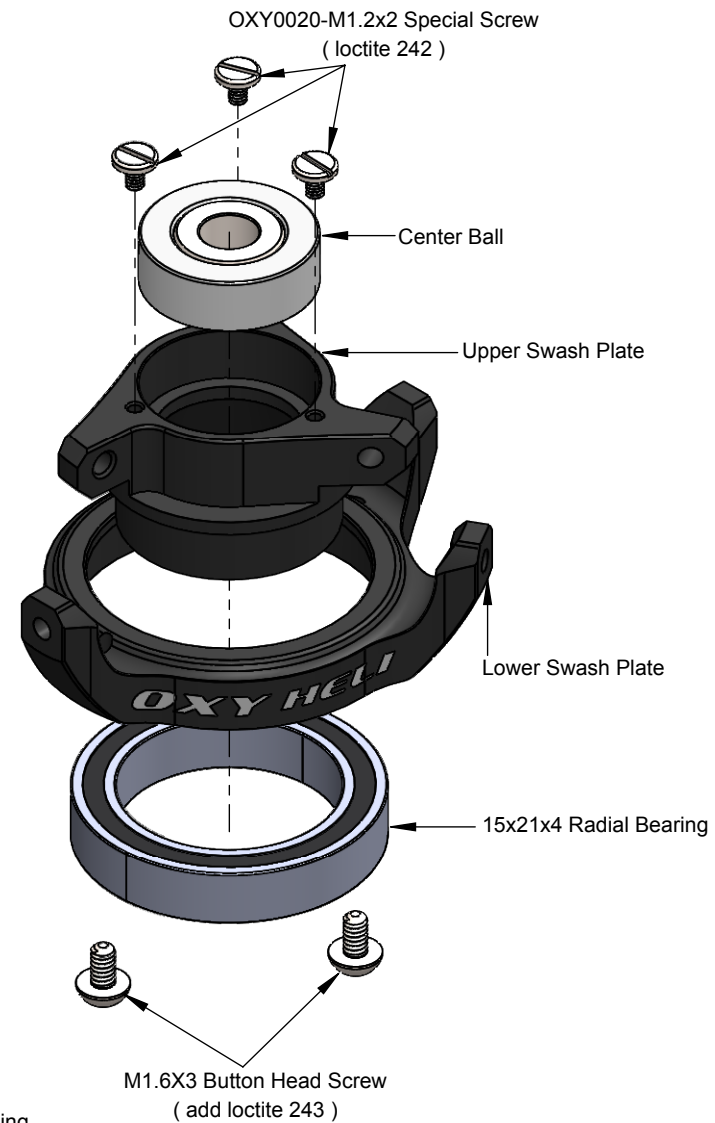

Main Grip Assembly ( 3pcs )

 This part, for tuning reasons, comes factory pre assembled, it ready to us

Spindle Assembly ( 3pcs )

 This part, for tuning reasons, comes factory pre assembled, it ready to us

DFC Assembly (3pcs)

 This part comes pre assembled WITHOUT thread lock. It MUST be re-assembled with thread lock as shown.

This part comes pre assembled WITHOUT thread lock. It MUST be re-assembled with thread lock as shown.

**⚠** This part comes pre assembled WITHOUT thread lock. It MUST be re-assembled with thread lock as shown.

Main Blade

if your kit is OXY3-255 ( Edition 2013 ) please use 255mm Main Blades

if your kit is OXY3-285 ( Edition 2013 ) please use 270 to 287mm Main Blades

if your kit is OXY3-270 ( Edition 2018 ) please use 270 to 287mm Main Blades

if your kit is OXY3-280 ( Edition 2018 ) please use 270 to 287mm Main Blades

M2x14 Shoulder  
Button Screw

M2 Self Lock Nut

OSP-1142-OXY3-Qube-Center-Hub,Black