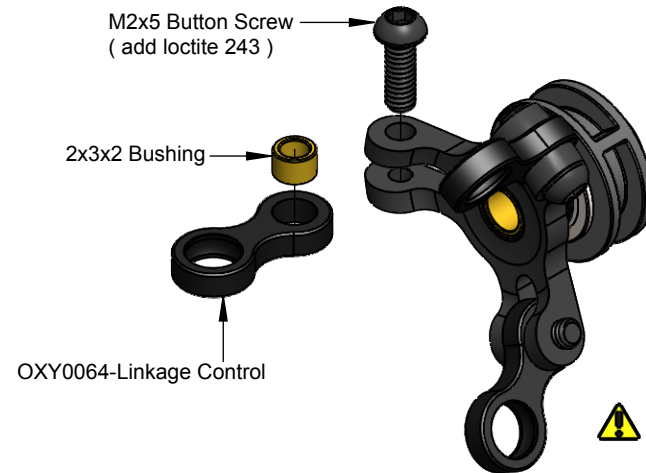

Main Grip Assembly ( 3pcs )

 This part, for tuning reasons, comes factory pre assembled, it ready to us

Spindle Assembly ( 3pcs )

 This part, for tuning reasons, comes factory pre assembled, it ready to us

DFC Assembly (3pcs)

 This part comes pre assembled WITHOUT thread lock. It MUST be re-assembled with thread lock as shown.

This part comes pre assembled WITHOUT thread lock. It MUST be re-assembled with thread lock as shown.

This part, for tuning reasons, comes factory pre assembled, it ready to us

**⚠** This part comes pre assembled WITHOUT thread lock. It MUST be re-assembled with thread lock as shown.

**⚠** This part, for tuning reasons, comes factory pre assembled, it ready to us

**⚠** This part comes pre assembled WITHOUT thread lock. It MUST be re-assembled with thread lock as shown.

Main Blade

if your kit is OXY3-255 ( Edition 2013 ) please use 255mm Main Blades

if your kit is OXY3-285 ( Edition 2013 ) please use 270 to 287mm Main Blades