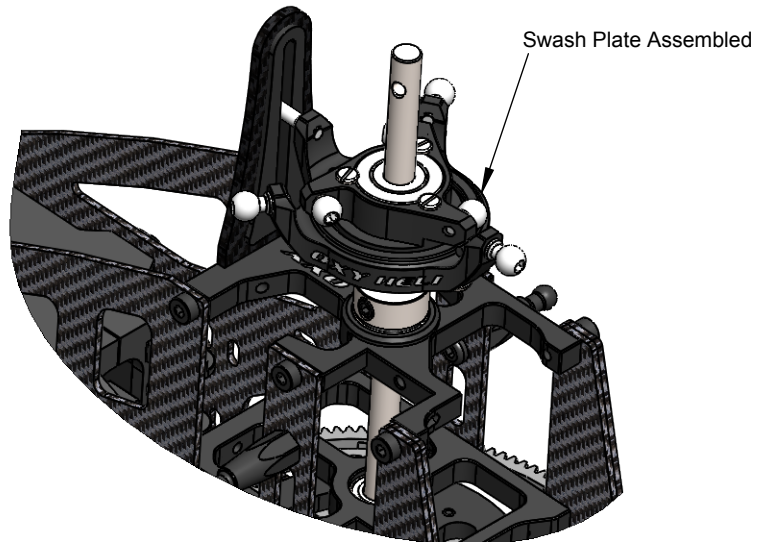

DFC Assembly (3pcs)

 This part comes pre assembled WITHOUT thread lock. It MUST be re-assembled with thread lock as shown.

This part comes pre assembled WITHOUT thread lock. It MUST be re-assembled with thread lock as shown.

This part, for tuning reasons, comes factory pre assembled, it ready to us

**⚠** This part comes pre assembled WITHOUT thread lock. It MUST be re-assembled with thread lock as shown.

**⚠** This part, for tuning reasons, comes factory pre assembled, it ready to us

**⚠** This part comes pre assembled WITHOUT thread lock. It MUST be re-assembled with thread lock as shown.

Main Blade

if your kit is OXY3-255 ( Edition 2013 ) please use 255mm Main Blades

if your kit is OXY3-285 ( Edition 2013 ) please use 270 to 287mm Main Blades

if your kit is OXY3-270 ( Edition 2018 ) please use 270 to 287mm Main Blades

if your kit is OXY3-280 ( Edition 2018 ) please use 270 to 287mm Main Blades

M2x14 Shoulder  
Button Screw

M2 Self Lock Nut

OSP-1142-OXY3-Qube-Center-Hub,Black