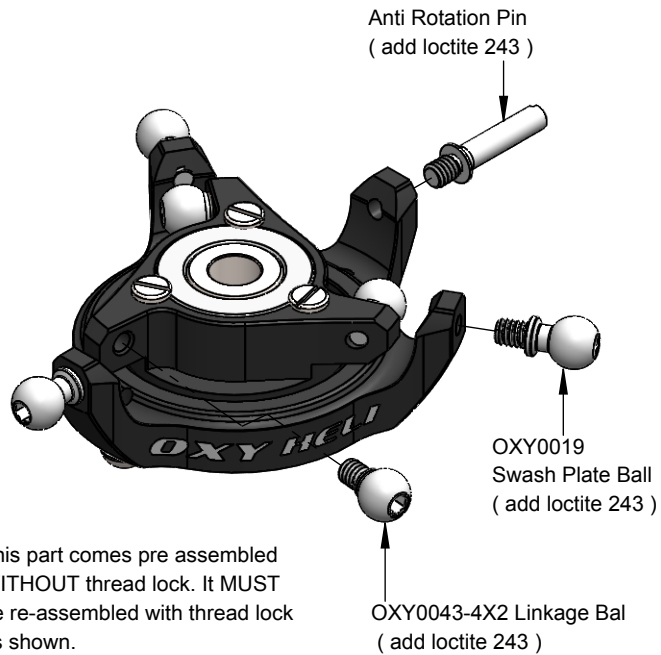

Main Grip Assembly ( 3pcs )

 This part, for tuning reasons, comes factory pre assembled, it ready to us

Spindle Assembly ( 3pcs )

 This part, for tuning reasons, comes factory pre assembled, it ready to us

DFC Assembly (3pcs)

 This part comes pre assembled WITHOUT thread lock. It MUST be re-assembled with thread lock as shown.

This part comes pre assembled WITHOUT thread lock. It MUST be re-assembled with thread lock as shown.

This part, for tuning reasons, comes factory pre assembled, it ready to us

**⚠** This part comes pre assembled WITHOUT thread lock. It MUST be re-assembled with thread lock as shown.

**⚠** This part, for tuning reasons, comes factory pre assembled, it ready to us

**⚠** This part comes pre assembled WITHOUT thread lock. It MUST be re-assembled with thread lock as shown.

Main Blade

if your kit is OXY3-255 ( Edition 2013 ) please use 255mm Main Blades

if your kit is OXY3-285 ( Edition 2013 ) please use 270 to 287mm Main Blades