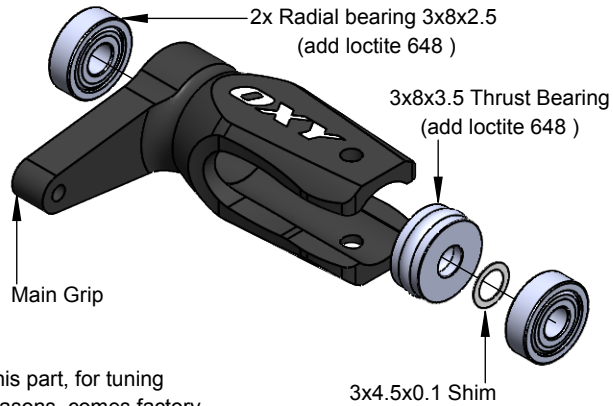

Main Grip Assembly ( 3pcs )

 This part, for tuning reasons, comes factory pre assembled, it ready to us

Spindle Assembly ( 3pcs )

 This part, for tuning reasons, comes factory pre assembled, it ready to us

DFC Assembly (3pcs)

 This part comes pre assembled WITHOUT thread lock. It MUST be re-assembled with thread lock as shown.

This part comes pre assembled WITHOUT thread lock. It MUST be re-assembled with thread lock as shown.

This part, for tuning reasons, comes factory pre assembled, it ready to us

**⚠** This part comes pre assembled WITHOUT thread lock. It MUST be re-assembled with thread lock as shown.

**⚠** This part, for tuning reasons, comes factory pre assembled, it ready to us

**⚠** This part comes pre assembled WITHOUT thread lock. It MUST be re-assembled with thread lock as shown.

Main Blade

if your kit is OXY3-255 ( Edition 2013 ) please use 255mm Main Blades

if your kit is OXY3-285 ( Edition 2013 ) please use 270 to 287mm Main Blades