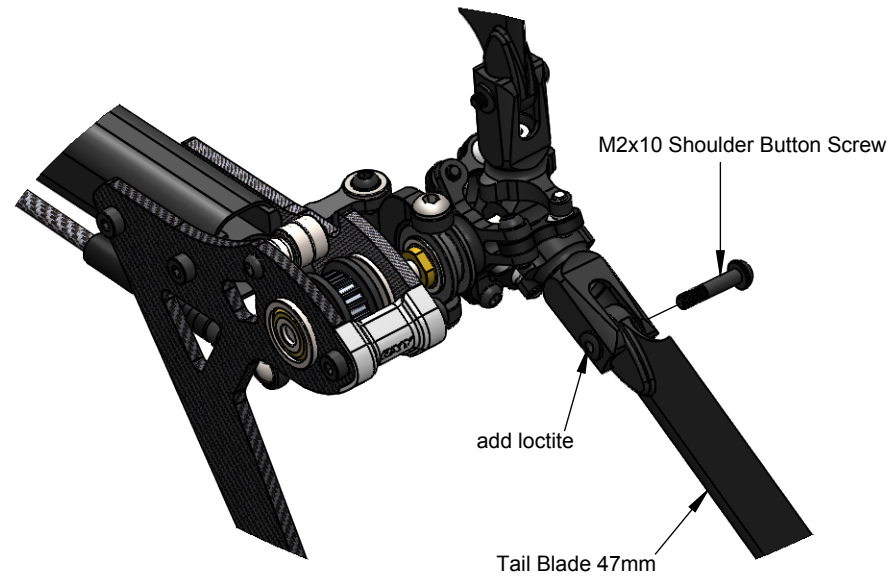

DFC Assembly (3pcs)

 This part comes pre assembled WITHOUT thread lock. It MUST be re-assembled with thread lock as shown.

This part comes pre assembled WITHOUT thread lock. It MUST be re-assembled with thread lock as shown.

This part, for tuning reasons, comes factory pre assembled, it ready to us

**⚠** This part comes pre assembled WITHOUT thread lock. It MUST be re-assembled with thread lock as shown.

**⚠** This part, for tuning reasons, comes factory pre assembled, it ready to us

**⚠** This part comes pre assembled WITHOUT thread lock. It MUST be re-assembled with thread lock as shown.

Main Blade

if your kit is OXY3-255 ( Edition 2013 ) please use 255mm Main Blades

if your kit is OXY3-285 ( Edition 2013 ) please use 270 to 287mm Main Blades