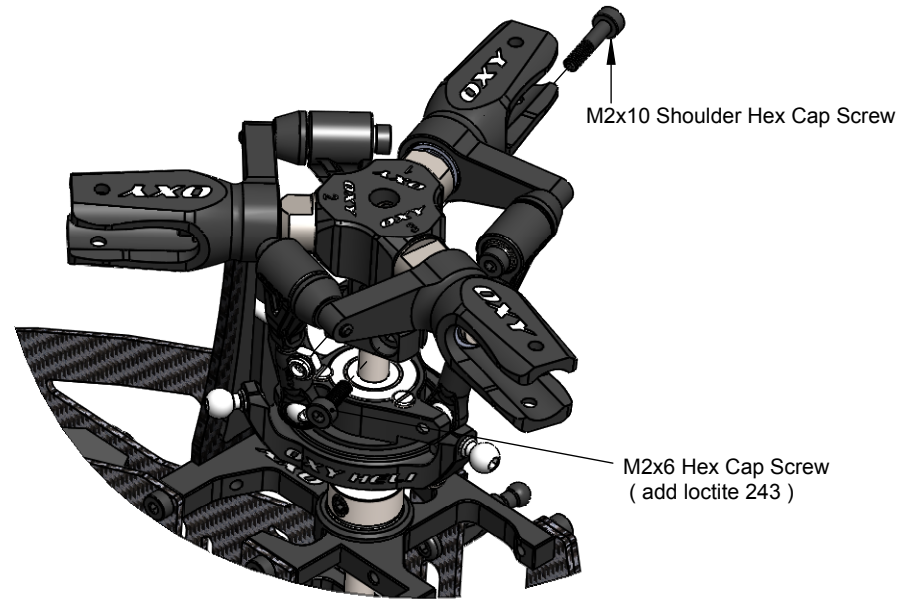

DFC Assembly (3pcs)

 This part comes pre assembled WITHOUT thread lock. It MUST be re-assembled with thread lock as shown.

This part comes pre assembled WITHOUT thread lock. It MUST be re-assembled with thread lock as shown.

This part, for tuning reasons, comes factory pre assembled, it ready to us

**⚠** This part comes pre assembled WITHOUT thread lock. It MUST be re-assembled with thread lock as shown.

**⚠** This part, for tuning reasons, comes factory pre assembled, it ready to us

**⚠** This part comes pre assembled WITHOUT thread lock. It MUST be re-assembled with thread lock as shown.

Main Blade

if your kit is OXY3-255 ( Edition 2013 ) please use 255mm Main Blades

if your kit is OXY3-285 ( Edition 2013 ) please use 270 to 287mm Main Blades

if your kit is OXY3-270 ( Edition 2018 ) please use 270 to 287mm Main Blades

if your kit is OXY3-280 ( Edition 2018 ) please use 270 to 287mm Main Blades

M2x14 Shoulder  
Button Screw

M2 Self Lock Nut

OSP-1142-OXY3-Qube-Center-Hub,Black