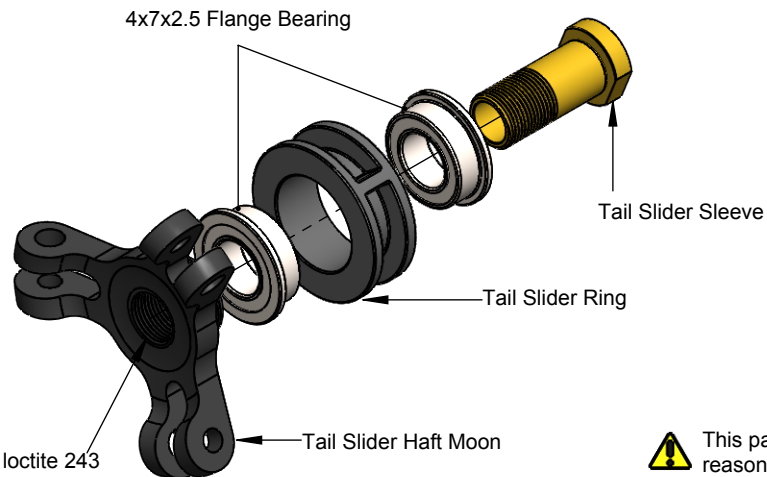

Main Grip Assembly ( 3pcs )

 This part, for tuning reasons, comes factory pre assembled, it ready to us

Spindle Assembly ( 3pcs )

 This part, for tuning reasons, comes factory pre assembled, it ready to us

DFC Assembly (3pcs)

 This part comes pre assembled WITHOUT thread lock. It MUST be re-assembled with thread lock as shown.

This part comes pre assembled WITHOUT thread lock. It MUST be re-assembled with thread lock as shown.

This part, for tuning reasons, comes factory pre assembled, it ready to us

**⚠** This part comes pre assembled WITHOUT thread lock. It MUST be re-assembled with thread lock as shown.

**⚠** This part, for tuning reasons, comes factory pre assembled, it ready to us

**⚠** This part comes pre assembled WITHOUT thread lock. It MUST be re-assembled with thread lock as shown.

Main Blade

if your kit is OXY3-255 ( Edition 2013 ) please use 255mm Main Blades

if your kit is OXY3-285 ( Edition 2013 ) please use 270 to 287mm Main Blades