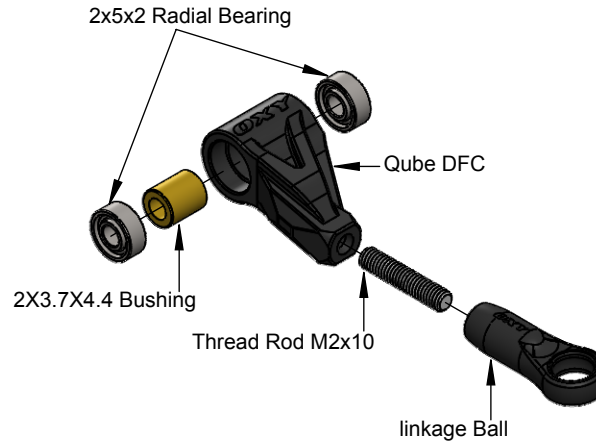

Main Grip Assembly ( 3pcs )

 This part, for tuning reasons, comes factory pre assembled, it ready to us

Spindle Assembly ( 3pcs )

 This part, for tuning reasons, comes factory pre assembled, it ready to us

DFC Assembly (3pcs)

 This part comes pre assembled WITHOUT thread lock. It MUST be re-assembled with thread lock as shown.

This part comes pre assembled WITHOUT thread lock. It MUST be re-assembled with thread lock as shown.

This part, for tuning reasons, comes factory pre assembled, it ready to us

**⚠** This part comes pre assembled WITHOUT thread lock. It MUST be re-assembled with thread lock as shown.

**⚠** This part, for tuning reasons, comes factory pre assembled, it ready to us

**⚠** This part comes pre assembled WITHOUT thread lock. It MUST be re-assembled with thread lock as shown.

Main Blade

if your kit is OXY3-255 ( Edition 2013 ) please use 255mm Main Blades

if your kit is OXY3-285 ( Edition 2013 ) please use 270 to 287mm Main Blades