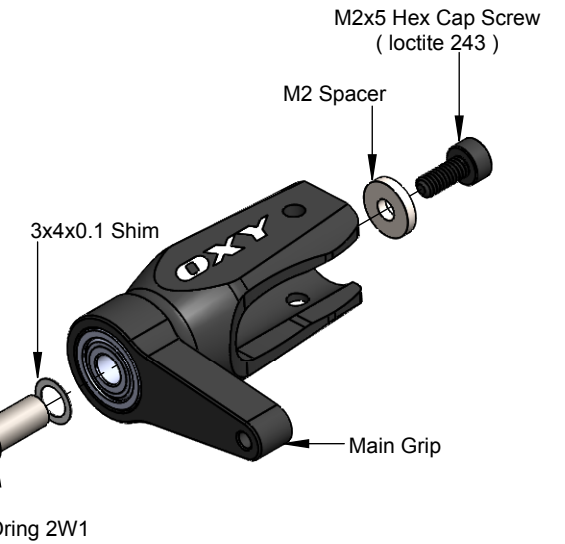

Main Grip Assembly ( 3pcs )

 This part, for tuning reasons, comes factory pre assembled, it ready to us

Spindle Assembly ( 3pcs )

 This part, for tuning reasons, comes factory pre assembled, it ready to us

DFC Assembly (3pcs)

 This part comes pre assembled WITHOUT thread lock. It MUST be re-assembled with thread lock as shown.

This part comes pre assembled WITHOUT thread lock. It MUST be re-assembled with thread lock as shown.

This part, for tuning reasons, comes factory pre assembled, it ready to us

**⚠** This part comes pre assembled WITHOUT thread lock. It MUST be re-assembled with thread lock as shown.

**⚠** This part, for tuning reasons, comes factory pre assembled, it ready to us

**⚠** This part comes pre assembled WITHOUT thread lock. It MUST be re-assembled with thread lock as shown.

Main Blade

if your kit is OXY3-255 ( Edition 2013 ) please use 255mm Main Blades

if your kit is OXY3-285 ( Edition 2013 ) please use 270 to 287mm Main Blades