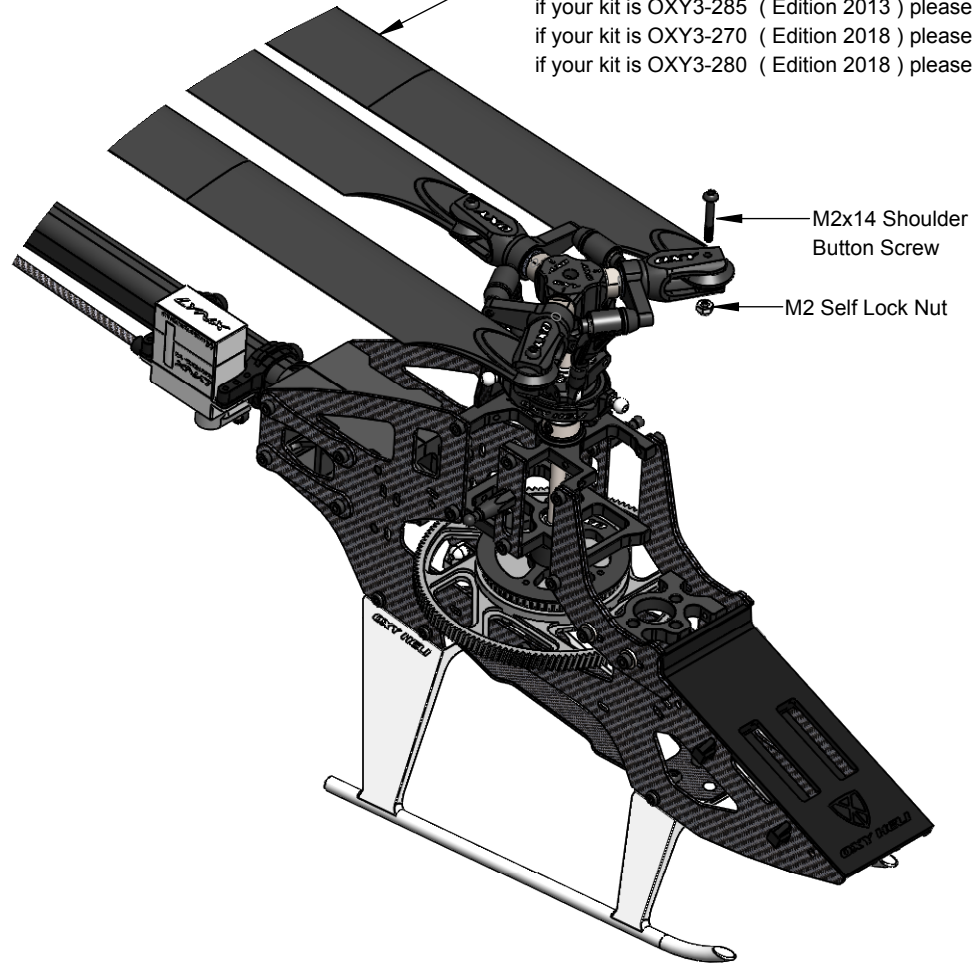

DFC Assembly (3pcs)

 This part comes pre assembled WITHOUT thread lock. It MUST be re-assembled with thread lock as shown.

This part comes pre assembled WITHOUT thread lock. It MUST be re-assembled with thread lock as shown.

**⚠** This part comes pre assembled WITHOUT thread lock. It MUST be re-assembled with thread lock as shown.

Main Blade

if your kit is OXY3-255 ( Edition 2013 ) please use 255mm Main Blades

if your kit is OXY3-285 ( Edition 2013 ) please use 270 to 287mm Main Blades

if your kit is OXY3-270 ( Edition 2018 ) please use 270 to 287mm Main Blades

if your kit is OXY3-280 ( Edition 2018 ) please use 270 to 287mm Main Blades

M2x14 Shoulder  
Button Screw

M2 Self Lock Nut

OSP-1142-OXY3-Qube-Center-Hub,Black