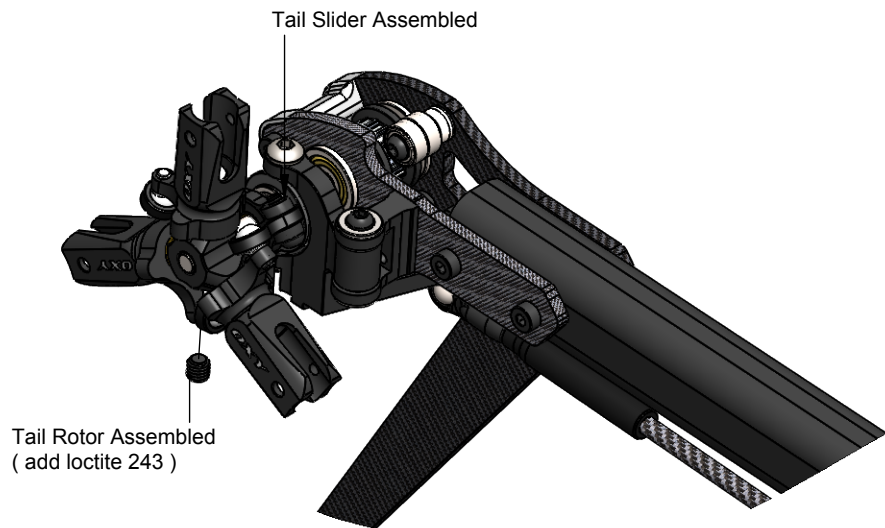

DFC Assembly (3pcs)

 This part comes pre assembled WITHOUT thread lock. It MUST be re-assembled with thread lock as shown.

This part comes pre assembled WITHOUT thread lock. It MUST be re-assembled with thread lock as shown.

This part, for tuning reasons, comes factory pre assembled, it ready to us

**⚠** This part comes pre assembled WITHOUT thread lock. It MUST be re-assembled with thread lock as shown.

**⚠** This part, for tuning reasons, comes factory pre assembled, it ready to us

**⚠** This part comes pre assembled WITHOUT thread lock. It MUST be re-assembled with thread lock as shown.

Main Blade

if your kit is OXY3-255 ( Edition 2013 ) please use 255mm Main Blades

if your kit is OXY3-285 ( Edition 2013 ) please use 270 to 287mm Main Blades