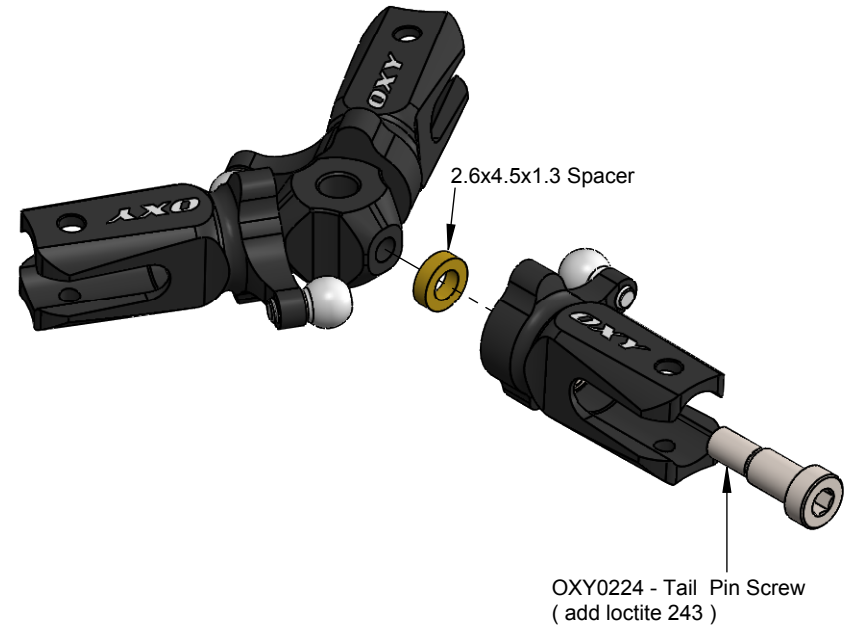

Main Grip Assembly ( 3pcs )

 This part, for tuning reasons, comes factory pre assembled, it ready to us

Spindle Assembly ( 3pcs )

 This part, for tuning reasons, comes factory pre assembled, it ready to us

DFC Assembly (3pcs)

 This part comes pre assembled WITHOUT thread lock. It MUST be re-assembled with thread lock as shown.

This part comes pre assembled WITHOUT thread lock. It MUST be re-assembled with thread lock as shown.

This part, for tuning reasons, comes factory pre assembled, it ready to us

**⚠** This part comes pre assembled WITHOUT thread lock. It MUST be re-assembled with thread lock as shown.

**⚠** This part, for tuning reasons, comes factory pre assembled, it ready to us

**⚠** This part comes pre assembled WITHOUT thread lock. It MUST be re-assembled with thread lock as shown.

Main Blade

if your kit is OXY3-255 ( Edition 2013 ) please use 255mm Main Blades

if your kit is OXY3-285 ( Edition 2013 ) please use 270 to 287mm Main Blades