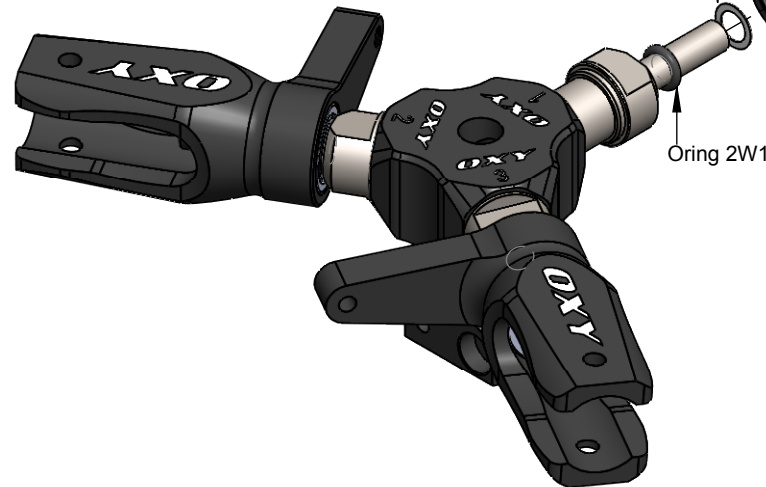

Main Grip Assembly ( 3pcs )

 This part, for tuning reasons, comes factory pre assembled, it ready to us

Spindle Assembly ( 3pcs )

 This part, for tuning reasons, comes factory pre assembled, it ready to us

DFC Assembly (3pcs)

 This part comes pre assembled WITHOUT thread lock. It MUST be re-assembled with thread lock as shown.

This part comes pre assembled WITHOUT thread lock. It MUST be re-assembled with thread lock as shown.

This part, for tuning reasons, comes factory pre assembled, it ready to us

**⚠** This part comes pre assembled WITHOUT thread lock. It MUST be re-assembled with thread lock as shown.

**⚠** This part, for tuning reasons, comes factory pre assembled, it ready to us

**⚠** This part comes pre assembled WITHOUT thread lock. It MUST be re-assembled with thread lock as shown.

Main Blade

if your kit is OXY3-255 ( Edition 2013 ) please use 255mm Main Blades

if your kit is OXY3-285 ( Edition 2013 ) please use 270 to 287mm Main Blades