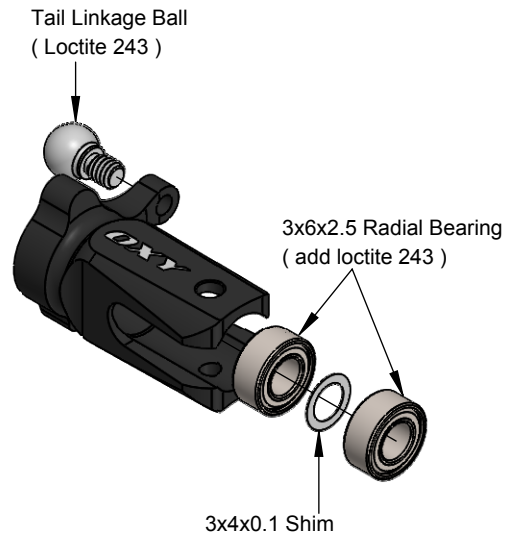

Main Grip Assembly ( 3pcs )

 This part, for tuning reasons, comes factory pre assembled, it ready to us

Spindle Assembly ( 3pcs )

 This part, for tuning reasons, comes factory pre assembled, it ready to us

DFC Assembly (3pcs)

 This part comes pre assembled WITHOUT thread lock. It MUST be re-assembled with thread lock as shown.

This part comes pre assembled WITHOUT thread lock. It MUST be re-assembled with thread lock as shown.

This part, for tuning reasons, comes factory pre assembled, it ready to us

**⚠** This part comes pre assembled WITHOUT thread lock. It MUST be re-assembled with thread lock as shown.

**⚠** This part, for tuning reasons, comes factory pre assembled, it ready to us

**⚠** This part comes pre assembled WITHOUT thread lock. It MUST be re-assembled with thread lock as shown.

Main Blade

if your kit is OXY3-255 ( Edition 2013 ) please use 255mm Main Blades

if your kit is OXY3-285 ( Edition 2013 ) please use 270 to 287mm Main Blades