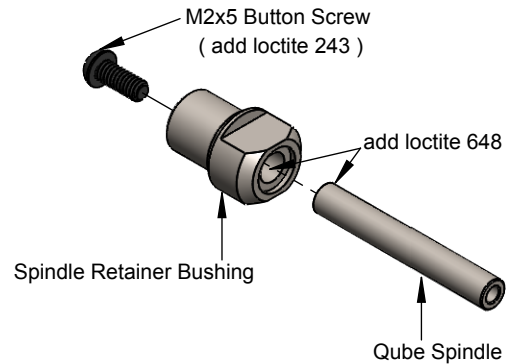

Main Grip Assembly ( 3pcs )

 This part, for tuning reasons, comes factory pre assembled, it ready to us

Spindle Assembly ( 3pcs )

 This part, for tuning reasons, comes factory pre assembled, it ready to us

DFC Assembly (3pcs)

 This part comes pre assembled WITHOUT thread lock. It MUST be re-assembled with thread lock as shown.

This part comes pre assembled WITHOUT thread lock. It MUST be re-assembled with thread lock as shown.

This part, for tuning reasons, comes factory pre assembled, it ready to us

**⚠** This part comes pre assembled WITHOUT thread lock. It MUST be re-assembled with thread lock as shown.

**⚠** This part, for tuning reasons, comes factory pre assembled, it ready to us

**⚠** This part comes pre assembled WITHOUT thread lock. It MUST be re-assembled with thread lock as shown.

Main Blade

if your kit is OXY3-255 ( Edition 2013 ) please use 255mm Main Blades

if your kit is OXY3-285 ( Edition 2013 ) please use 270 to 287mm Main Blades