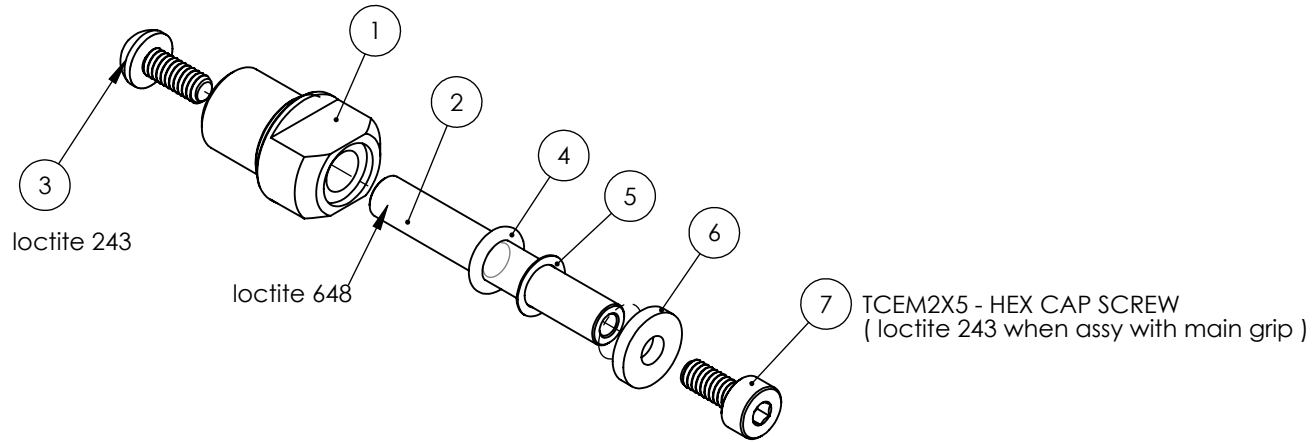

SP OXY3 092 /SP-OXY3-134 Oxy 3 - Qube Spindle Shaft Assembly

ITEM NO.	PartNo	Revision	DESCRIPTION	QTY.
1	OXY0191		SPINDLE RETAINER BUSHING	1
2	OXY0179		3 BLADE HEAD-SPINDLE SHAFT	1
3	TBEM2X5		M2X5 BUTTOM SCREW	1
4	OR-ID2_W1		O-RING ID2 W1	1
5	OXY0054	A	3X4X0.1 SHIM	1
6	OXY0081	A	2.1X5.5X1 WASHER	1
7	TCEM2X5		M2X5 HEX CAP SCREW	1