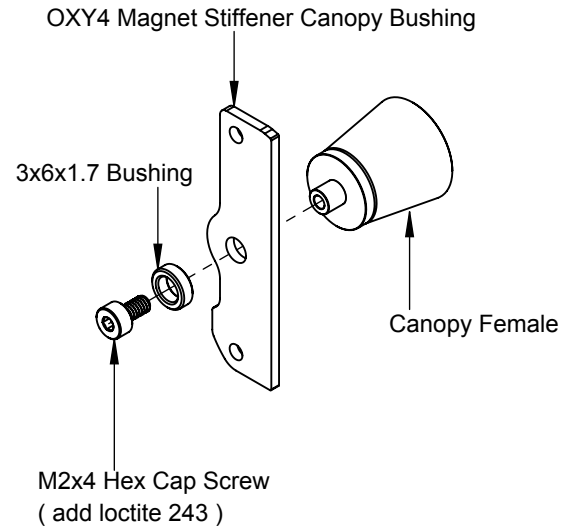

OXY3 Left Canopy Female Assembly

OXY3 Right Canopy Female Assembly

OXY3-Canopy Male Assembly

note: install both side the canopy Male into canopy

note : this small tab Left and Right nose to Tail of Heli

OXY4 Left Canopy Female Assembly

OXY4 Right Canopy Female Assembly

OXY3-Canopy Male Assembly

note: install both side the canopy Male into canopy