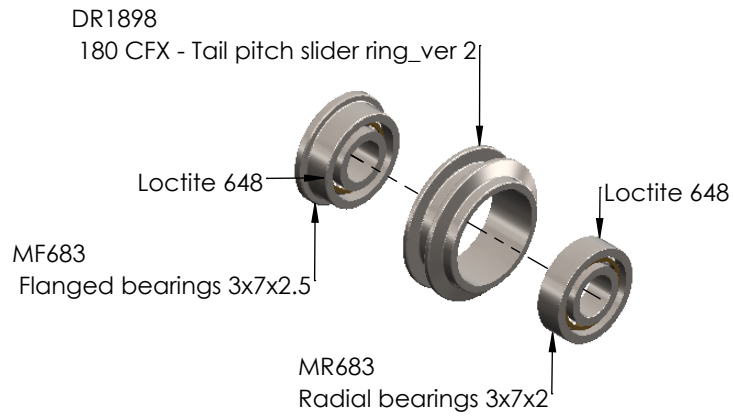

LX1772 180 CFX - Tail Pitch Slider Assembly Ver 2 - Silver
 LX1773 180 CFX - Tail Pitch Slider Assembly Ver 2 - Red
 LX1774 180 CFX - Tail Pitch Slider Assembly Ver 2 - Black

STEP 1

ASSEMBLY VIEW

STEP 2

STEP 3 (x 2 Set)

STEP 4