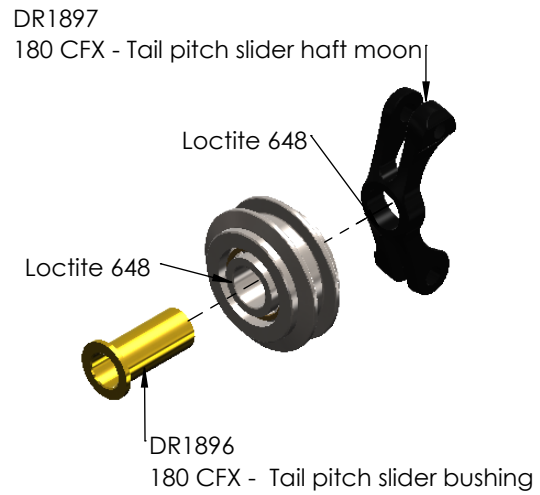

LX1772 180 CFX - Tail Pitch Slider Assembly Ver 2 - Silver
 LX1773 180 CFX - Tail Pitch Slider Assembly Ver 2 - Red
 LX1774 180 CFX - Tail Pitch Slider Assembly Ver 2 - Black

STEP 1

ASSEMBLY VIEW

STEP 2

STEP 3 (x 2 Set)

STEP 4