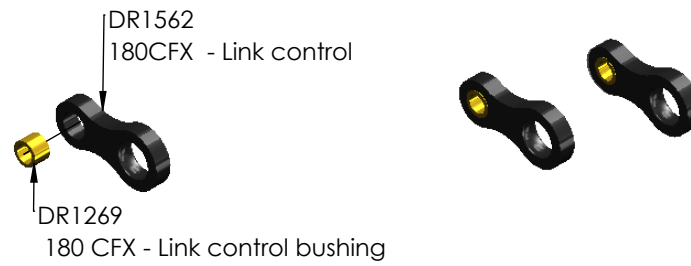

LX1772 180 CFX - Tail Pitch Slider Assembly Ver 2 - Silver
 LX1773 180 CFX - Tail Pitch Slider Assembly Ver 2 - Red
 LX1774 180 CFX - Tail Pitch Slider Assembly Ver 2 - Black

STEP 1

ASSEMBLY VIEW

STEP 2

STEP 3 (x 2 Set)