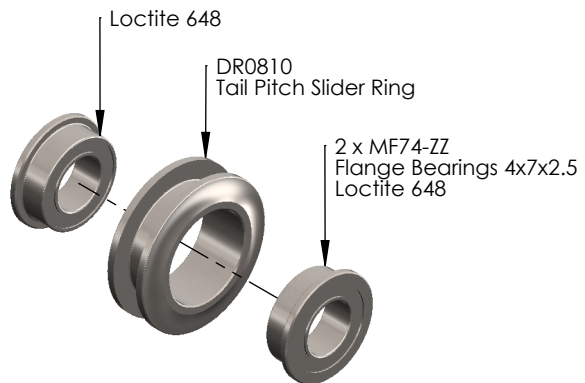

LX1598 OXY3 - ULTRA TAIL PITCH SLIDER - SILVER
 LX1599 OXY3 - ULTRA TAIL PITCH SLIDER - RED
 LX1600 OXY3 - ULTRA TAIL PITCH SLIDER - BLACK

Assembly finish

Step 1

Step 2

Step 3

Step 4

Assembly note