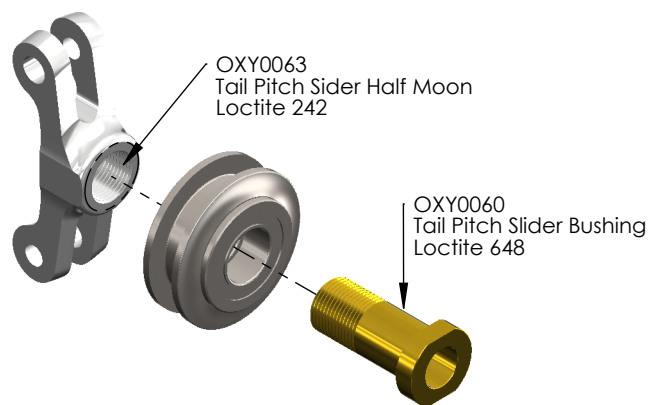

LX1598 OXY3 - ULTRA TAIL PITCH SLIDER - SILVER
 LX1599 OXY3 - ULTRA TAIL PITCH SLIDER - RED
 LX1600 OXY3 - ULTRA TAIL PITCH SLIDER - BLACK

Assembly finish

Step 1

Step 2

Step 3

Step 4

Assembly note