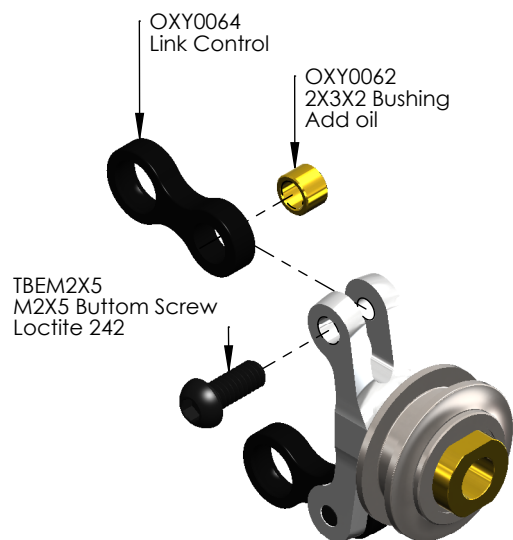

LX1598 OXY3 - ULTRA TAIL PITCH SLIDER - SILVER
 LX1599 OXY3 - ULTRA TAIL PITCH SLIDER - RED
 LX1600 OXY3 - ULTRA TAIL PITCH SLIDER - BLACK

Assembly finish

Step 1

Step 2

Step 3

Step 4

Assembly note