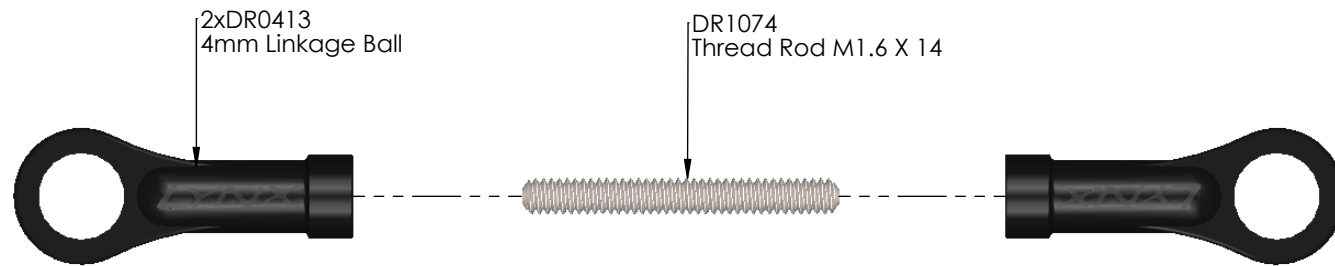

## LX1243 200SRX - LYNX Plastic Ball Linkage

Assembly finish

Assembly note