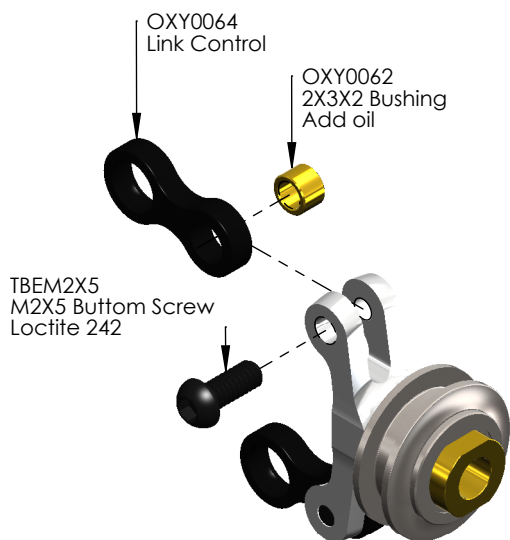

LX1598 OXY3 - ULTRA TAIL PITCH SLIDER - SILVER
 LX1599 OXY3 - ULTRA TAIL PITCH SLIDER - RED
 LX1600 OXY3 - ULTRA TAIL PITCH SLIDER - BLACK

Assembly finish

Step 1

Step 2

Step 3

Step 4

Assembly note