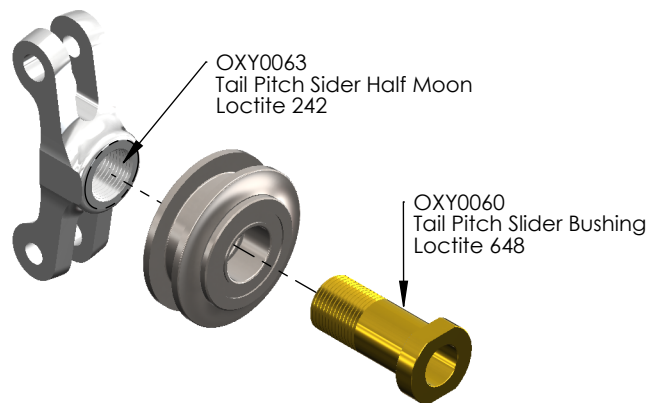

LX1598 OXY3 - ULTRA TAIL PITCH SLIDER - SILVER
 LX1599 OXY3 - ULTRA TAIL PITCH SLIDER - RED
 LX1600 OXY3 - ULTRA TAIL PITCH SLIDER - BLACK

Assembly finish

Step 1

Step 2

Step 3

Step 4

Assembly note