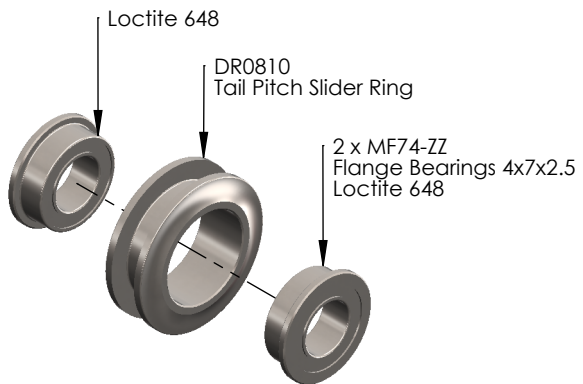

LX1598 OXY3 - ULTRA TAIL PITCH SLIDER - SILVER
 LX1599 OXY3 - ULTRA TAIL PITCH SLIDER - RED
 LX1600 OXY3 - ULTRA TAIL PITCH SLIDER - BLACK

Assembly finish

Step 1

Step 2

Step 3

Step 4

Assembly note